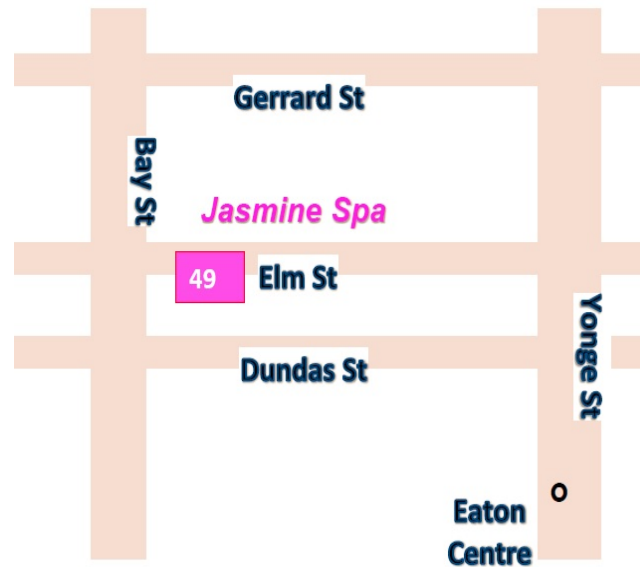

Facial

*Buy 10 Get 1 Free Package.

- Beauty Break.....$35/30min
- Signature Facial.....$50/45min
- Deep Cleanse Facial.....$70/60min
- Deep Hydrating Facial ..$70/60min
- Age Repair Facial $100/90min
- Lymphatic Drainage ...$100/90min

Nails

- Spa Manicure $20
- Spa Pedicure $30
- Spa Mani. & Pedi $45
- Deluxe Spa Manicure $45
- Deluxe Spa Pedicure $50
- French Manicure $25
- French Pedicure $35
- Shellac manicure $30
- Shellac polish change $20
- U/V Gel Extension $60
- Designs ..... $5 up

Waxing

- Eyebrow ... $10
- Lip $7
- Chin $10
- Shoulder ... $20
- Chest $40
- Stomach $25
- Back $40
- Lower Back $20
- Arm $28
- Under Arms ..$15
- Full Leg $50
- Upper Leg $30
- Lower Leg $25
- Bikini Line $25
- Brazilian $50
- Full Body $150

Business Hours
Monday – Saturday
10 am -9 pm
Sunday
11 am – 9 pm
416.519.0467

49 Elm St, Toronto
M5G 1H1

www.jasminespa.ca

Jasmine Spa

Massage.Facial.Waxing.Nails.Eyelash Extensions